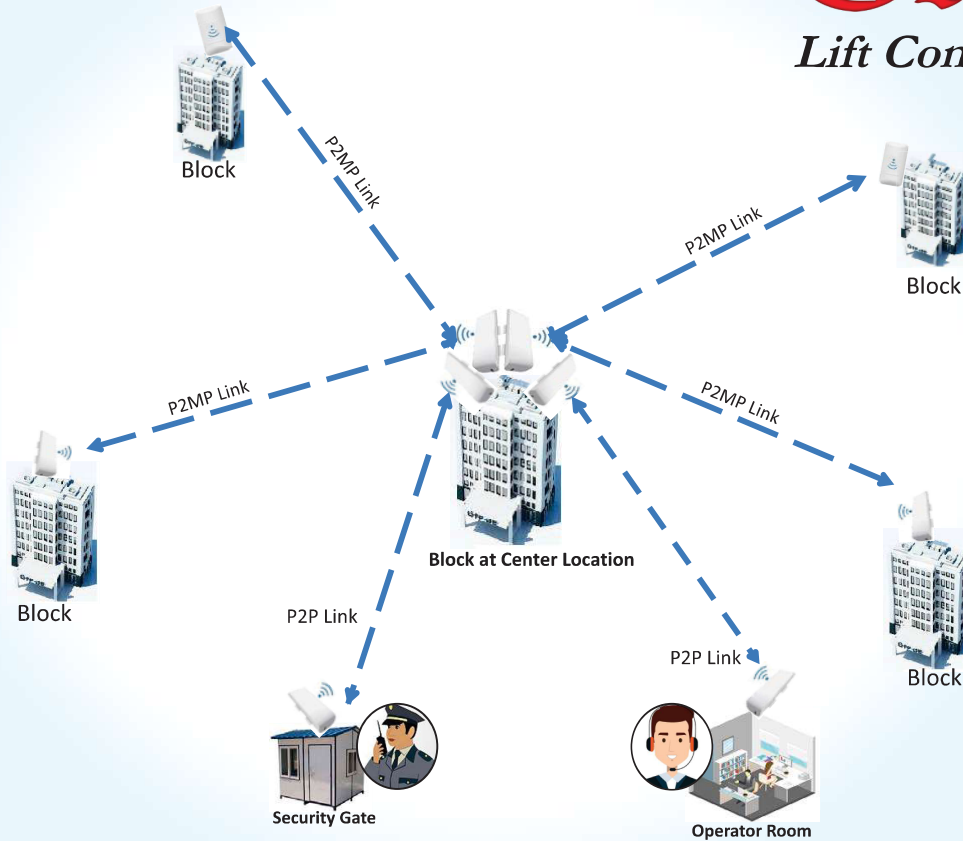

## Lift Communication System

- Creative Lift Communication Systems is designed on latest wireless protocols to give better voice quality using latest voice codec consuming less bandwidth on wireless media.
- The Wireless media offers flexibility to connect new building lifts to central control room without laying costly cables and civil infrastructure.

### Lift Connectivity to Control Room Block Diagram for Wireless Connectivity

Simplifying Communication

## Emergency Lift Communication System CIP-100

Creative Lift Communication System is a feature rich collaboration platform for integrated voice, video, fax & email services on standard SIP based soft-switch architecture based on 2 core processors with clock speed of 3.2GHz to handle the traffic requirements of any mid-size enterprise.

It is most suited for modern enterprises where different departments or buildings are connected over wireless/LAN links.

Creative Lift Communication System complies with various open standard interfaces like QSIG, H.323, XMPP, SIP and CSTA used for various networking applications. Network resource sharing, NTP synchronization of nodes, Mac binding are standard features supported in the integrated multimedia architecture. Supports offline software upgrade and auto-boot when power is restored to ensure uninterrupted communication.