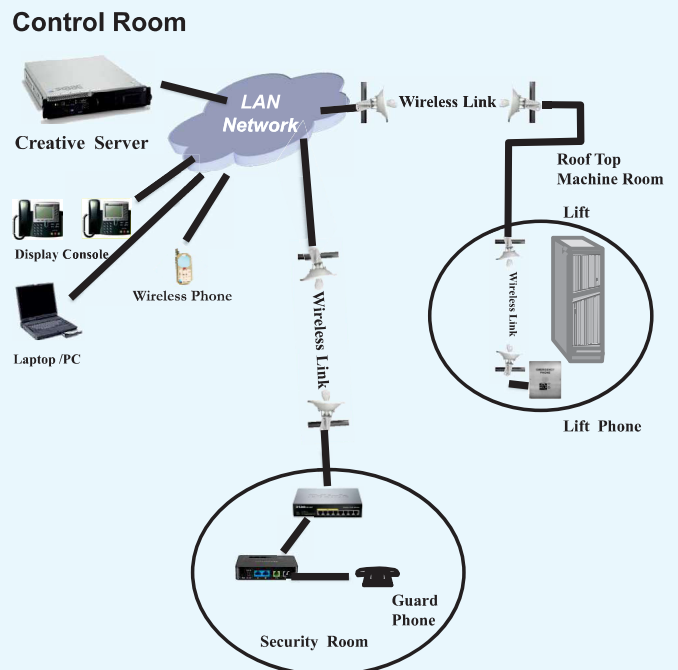

## Lift Communication System

- Creative Lift Communication Systems is designed on latest wireless protocols to give better voice quality using latest voice codec consuming less bandwidth on wireless media.
- The Wireless media offers flexibility to connect new building lifts to central control room without laying costly cables and civil infrastructure.

### Lift Connectivity to Control Room Block Diagram for Wireless Connectivity

Simplifying Communication

## Emergency Lift Communication System CIP-100

Creative Lift Communication System is a feature rich collaboration platform for integrated voice, video, fax & email services on standard SIP based soft-switch architecture based on 2 core processors with clock speed of 3.2GHz to handle the traffic requirements of any mid-size enterprise.

It is most suited for modern enterprises where different departments or buildings are connected over wireless/LAN links.

Creative Lift Communication System complies with various open standard interfaces like QSIG, H.323, XMPP, SIP and CSTA used for various networking applications. Network resource sharing, NTP synchronization of nodes, Mac binding are standard features supported in the integrated multimedia architecture. Supports offline software upgrade and auto-boot when power is restored to ensure uninterrupted communication.